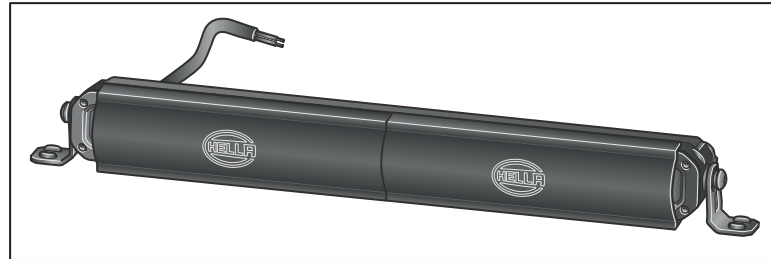

HELLA GmbH & Co. KGaA

Rixbecker Straße 75

59552 Lippstadt /Germany

www.hella.com

© HELLA GmbH & Co. KGaA, Lippstadt

460 881-59 / 08.22