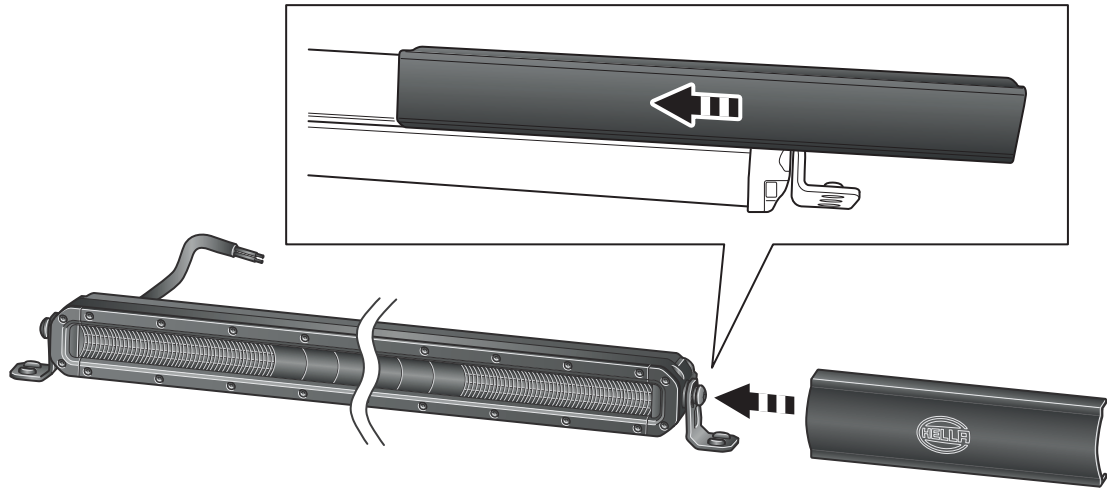

HELLA GmbH & Co. KGaA

Rixbecker Straße 75

59552 Lippstadt /Germany

www.hella.com

© HELLA GmbH & Co. KGaA, Lippstadt

460 881-59 / 08.22