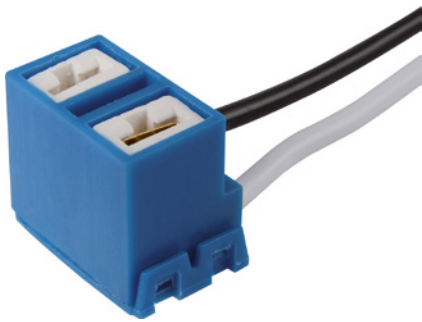

Plug, headlight

The connector, headlight for H7 bulbs, enables the connector of the headlight to be replaced easily and cheaply. With the 13 cm long cables with open cable ends, the connector can be in-

stalled in all vehicles and motorbikes with H7 bulbs. The ceramic insulation protects the plastic housing from voltage and temperature loads.

Bulb Type: H7

Number of Poles	Cable Length mm	DU	Article no.
2	130	1	50390437

The connector, headlight for H4 bulbs, enables the connector of the headlight to be replaced easily and cheaply. With the 13 cm long cables with open cable ends, the connec-

tor can be installed in all vehicles and motorbikes with H4 bulbs. The ceramic insulation protects the plastic housing from voltage and temperature loads.

Bulb Type: H4

Number of Poles	Socket Type	Cable Length mm	DU	Article no.
3	P43t	130	1	50390438