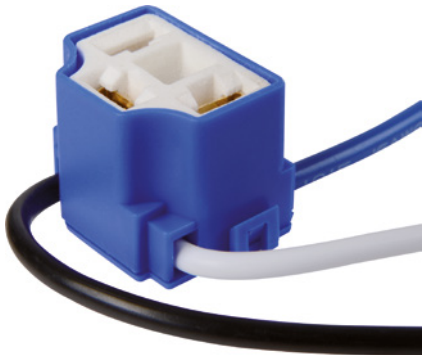

Plug, headlight

The connector, headlight for H7 bulbs, enables the connector of the headlight to be replaced easily and cheaply. With the 13 cm long cables with open cable ends, the connector can be in-

stalled in all vehicles and motorbikes with H7 bulbs. The ceramic insulation protects the plastic housing from voltage and temperature loads.

Bulb Type: H7

Number of Poles	Cable Length mm	DU	Article no.
2	130	1	50390437

The connector, headlight for H4 bulbs, enables the connector of the headlight to be replaced easily and cheaply. With the 13 cm long cables with open cable ends, the connec-

tor can be installed in all vehicles and motorbikes with H4 bulbs. The ceramic insulation protects the plastic housing from voltage and temperature loads.

Bulb Type: H4

Number of Poles	Socket Type	Cable Length mm	DU	Article no.
3	P43t	130	1	50390438